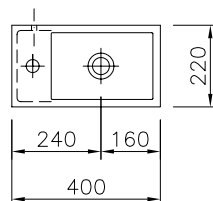

Art. Nr. 13111