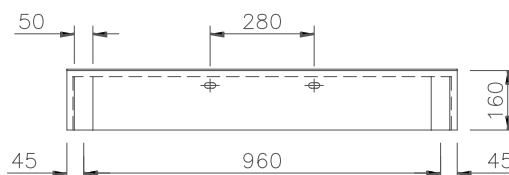

Technische Daten

Waschtisch in einem Stück gegossen mit einem Becken, ohne Überlauf (für Permanentablaufventil ist Art.Nr. 90063 dazuzurechnen)

Länge: 1050 mm

Tiefe: 555 mm

Beckengröße: 910 x 345 mm

Schürze: 160 mm

Spritzrand: 4mm

2 x Armaturenloch: Ø 35 mm

Befestigungsmaterial:
1 Stk Winkelkonsole Art. Nr. 90000,
1 Stk Winkelkonsole Art. Nr. 90012.
Zusätzliche Befestigung:
2 Stockschrauben
Auf Konsolen und Waschtischrückwand
Silikon aufbringen.

Gewicht: ca. 44 kg

Sonderausführung auf Wunsch:
ohne Armaturenloch
1 Armaturenloch mittig

Caractéristiques techniques

Table vasque moulée d'une pièce avec une cuve, sans trop-plein

Largeur: 1050 mm

Profondeur: 555 mm

Cuve: 910 x 345 mm

Retombée: 160 mm

Dosseret: 4 mm

Robinetterie: 2 réservations diam. 35 mm

Fixation sur 1 console ref. 90000 & 1 console 90012

Poids: 44 kg

MODELE DISPONIBLE EN BLANC BRILLANT UNIQUEMENT ref. U300

Sur demande: sans réservation robinetterie

»Solitär 1050 DE«

Art. Nr. 13106

Zubehör / Accessories
Handtuchhalter / Towel holder
1 x gerade/straight 800 U Art.Nr. 90105

Oberfläche Surface	einfarbig glänzend high gloss, uni coloured	matte Oberfläche matt surface
lieferbar/available	WEISS/WHITE	---