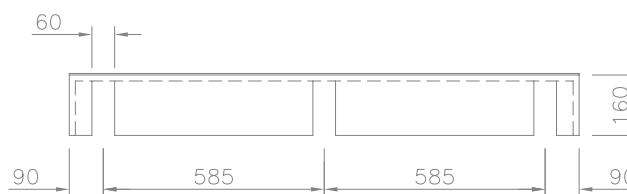

Technische Daten

Waschtisch in einem Stück gegossen mit zwei Becken, ohne Überlauf - für Permanentablaufventil ¹⁾

Länge: 1350 mm

Tiefe: 555 mm

Beckengröße: 510 x 345 mm

Schürze: 160 mm

Spritzrand: 4 mm

2 x Armaturenloch: Ø 35 mm

Befestigungsmaterial: 3 Stk. Winkelkonsolen Art. Nr. 90000. Auf Konsolen und Waschtischrückwand Silikon aufbringen.

Gewicht: ca. 68 kg

Sonderausführung auf Wunsch: ohne Armaturenloch

Dieser Waschtisch ist in einfarbig weiss, glänzend lieferbar.

Caractéristiques techniques

Table vasque moulée d'une pièce avec deux cuves, sans trop-plein

Largeur: 1350 mm

Profondeur: 555 mm

Cuve: 510 x 345 mm

Retombée: 160 mm

Dosseret: 4 mm

Robinetterie: réservations diam. 35 mm

Fixation sur 2 consoles ref. 90000

Poids: 68 kg

MODELE DISPONIBLE EN BLANC BRILLANT UNIQUEMENT ref. U300

Sur demande: sans réservations robinetterie

Technical Information

Washstand cast in a single piece with two basins, without overflow - for permanent overflow ¹⁾

Length: 1350 mm

Depth: 555 mm

Basin size: 510 x 345 mm

Front apron height: 160 mm

Rear splash lip height: 4 mm

2 x Armature aperture: Ø 35 mm

Mounting material: 3 supporting brackets art.no. 90000. Apply silicone on brackets and on back of washstand.

Weight: approx. 68 kg

Special solution on request: without armatur aperture

This washbasin is available only in white uni-coloured.

»Solitär 1350 DX«

Art. Nr. 13105

¹⁾ ohne Überlauf, für Permanentablaufventil: Art. Nr. 90063 ist dazuzurechnen
¹⁾ senza troppopieno, per scarico libero: Art. 90063 si prega di ordinare separatamente
¹⁾ without overflow, for permanent overflow: Art.no. 90063 has to be added

Zubehör / Accessori / Accessories
Handtuchhalter gerade / P.asciugamani dritto / Towel holder straight
1 x 800 U Art.Nr. 90105 oder/o/or 2 x 450 U Art.Nr. 90101

Oberfläche Superficie Surface	einfarbig glänzend liscia, tinte unite high gloss, uni coloured	matte Oberfläche superficie opaca matt surface
lieferbar/disponibili/available	Weiss/Bianco/White	---