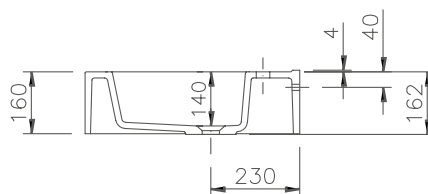

Technische Daten

Waschtisch in einem Stück gegossen mit einem Becken, ohne Überlauf (für Permanentablaufventil ist Art.Nr. 90063 dazuzurechnen)

Länge: 1050 mm

Tiefe: 555 mm

Beckengröße: 910 x 345 mm

Schürze: 160 mm

Spritzrand: 4mm

2 x Armaturenloch: Ø 35 mm

Befestigungsmaterial:
1 Stk Winkelkonsole Art. Nr. 90000,
1 Stk Winkelkonsole Art. Nr. 90012.
Zusätzliche Befestigung:
2 Stockschrauben
Auf Konsolen und Waschtischrückwand
Silikon aufbringen.

Gewicht: ca. 44 kg

Sonderausführung auf Wunsch:
ohne Armaturenloch
1 Armaturenloch mittig

Caractéristiques techniques

Table vasque moulée d'une pièce avec une cuve, sans trop-plein

Largeur: 1050 mm

Profondeur: 555 mm

Cuve: 910 x 345 mm

Retombée: 160 mm

Dosseret: 4 mm

Robinetterie: 2 réservations diam. 35 mm

Fixation sur 1 console ref. 90000 & 1 console 90012

Poids: 44 kg

MODELE DISPONIBLE EN BLANC BRILLANT UNIQUEMENT ref. U300

Sur demande: sans réservation robinetterie

»Solitär 1050 DE«

Art. Nr. 13106

Zubehör / Accessories
Handtuchhalter / Towel holder
1 x gerade/straight 800 U Art.Nr. 90105

Oberfläche Surface	einfarbig glänzend high gloss, uni coloured	matte Oberfläche matt surface
lieferbar/available	WEISS/WHITE	---