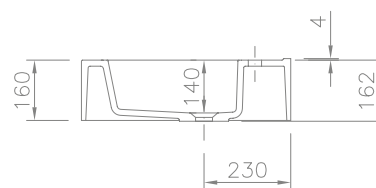

Technische Daten

Waschtisch in einem Stück gegossen mit zwei Becken, ohne Überlauf - für Permanentablaufventil ¹⁾

Länge: 1350 mm

Tiefe: 555 mm

Beckengröße: 510 x 345 mm

Schürze: 160 mm

Spritzrand: 4 mm

2 x Armaturenloch: Ø 35 mm

Befestigungsmaterial: 3 Stk. Winkelkonsolen Art. Nr. 90000. Auf Konsolen und Waschtischrückwand Silikon aufbringen.

Gewicht: ca. 68 kg

Sonderausführung auf Wunsch: ohne Armaturenloch

Dieser Waschtisch ist in einfarbig weiss, glänzend lieferbar.

Caractéristiques techniques

Table vasque moulée d'une pièce avec deux cuves, sans trop-plein

Largeur: 1350 mm

Profondeur: 555 mm

Cuve: 510 x 345 mm

Retombée: 160 mm

Dosseret: 4 mm

Robinetterie: réservations diam. 35 mm

Fixation sur 2 consoles ref. 90000

Poids: 68 kg

MODELE DISPONIBLE EN BLANC BRILLANT UNIQUEMENT ref. U300

Sur demande: sans réservations robinetterie

Technical Information

Washstand cast in a single piece with two basins, without overflow - for permanent overflow ¹⁾

Length: 1350 mm

Depth: 555 mm

Basin size: 510 x 345 mm

Front apron height: 160 mm

Rear splash lip height: 4 mm

2 x Armature aperture: Ø 35 mm

Mounting material: 3 supporting brackets art.no. 90000. Apply silicone on brackets and on back of washstand.

Weight: approx. 68 kg

Special solution on request: without armatur aperture

This washbasin is available only in white uni-coloured.

»Solitär 1350 DX«

Art. Nr. 13105

¹⁾ ohne Überlauf, für Permanentablaufventil: Art. Nr. 90063 ist dazuzurechnen
¹⁾ senza troppopieno, per scarico libero: Art. 90063 si prega di ordinare separatamente
¹⁾ without overflow, for permanent overflow: Art.no. 90063 has to be added

Zubehör / Accessori / Accessories
Handtuchhalter gerade / P.asciugamani dritto / Towel holder straight
1 x 800 U Art.Nr. 90105 oder/o/or 2 x 450 U Art.Nr. 90101

Oberfläche Superficie Surface	einfarbig glänzend liscia, tinte unite high gloss, uni coloured	matte Oberfläche superficie opaca matt surface
lieferbar/disponibili/available	Weiss/Bianco/White	---