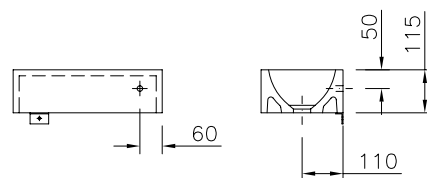

Technische Daten

Waschtisch in einem Stück gegossen, ohne Überlauf (für Permanentablaufventil ist Art.Nr. 90063 dazuzurechnen)

Länge: 400 mm

Tiefe: 220 mm

Beckengröße: 274 x 180 mm

Schürze: 115 mm

Armaturenloch: Ø 35 mm

Befestigung: Bohrung für 1 Stockschraube + 1 Auflegewinkel (1 Auflegewinkel im Lieferumfang enthalten)

Gewicht: ca. 10 kg

Caractéristiques techniques

Table vasque moulée d'une pièce avec une cuve, sans trop-plein

Largeurs: 400 mm

Profondeur: 220 mm

Cuve: 274 x 180 mm

Retombée: 115 mm

Robinetterie: réservation diam. 35 mm

Fixation murale

Poids: 45 kg

MODELE DISPONIBLE EN BLANC BRILLANT UNIQUEMENT ref. U300

»Solitär 220 R«

Art. Nr. 13110

»Solitär 220 L«

Art. Nr. 13111

Art. Nr. 13110

Oberfläche Surface	einfarbig glänzend high gloss, uni coloured	matte Oberfläche matt surface
lieferbar/available	WEISS/WHITE	WEISS/WHITE