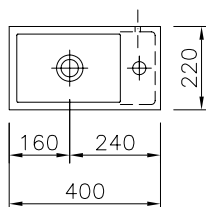

Art. Nr. 13110